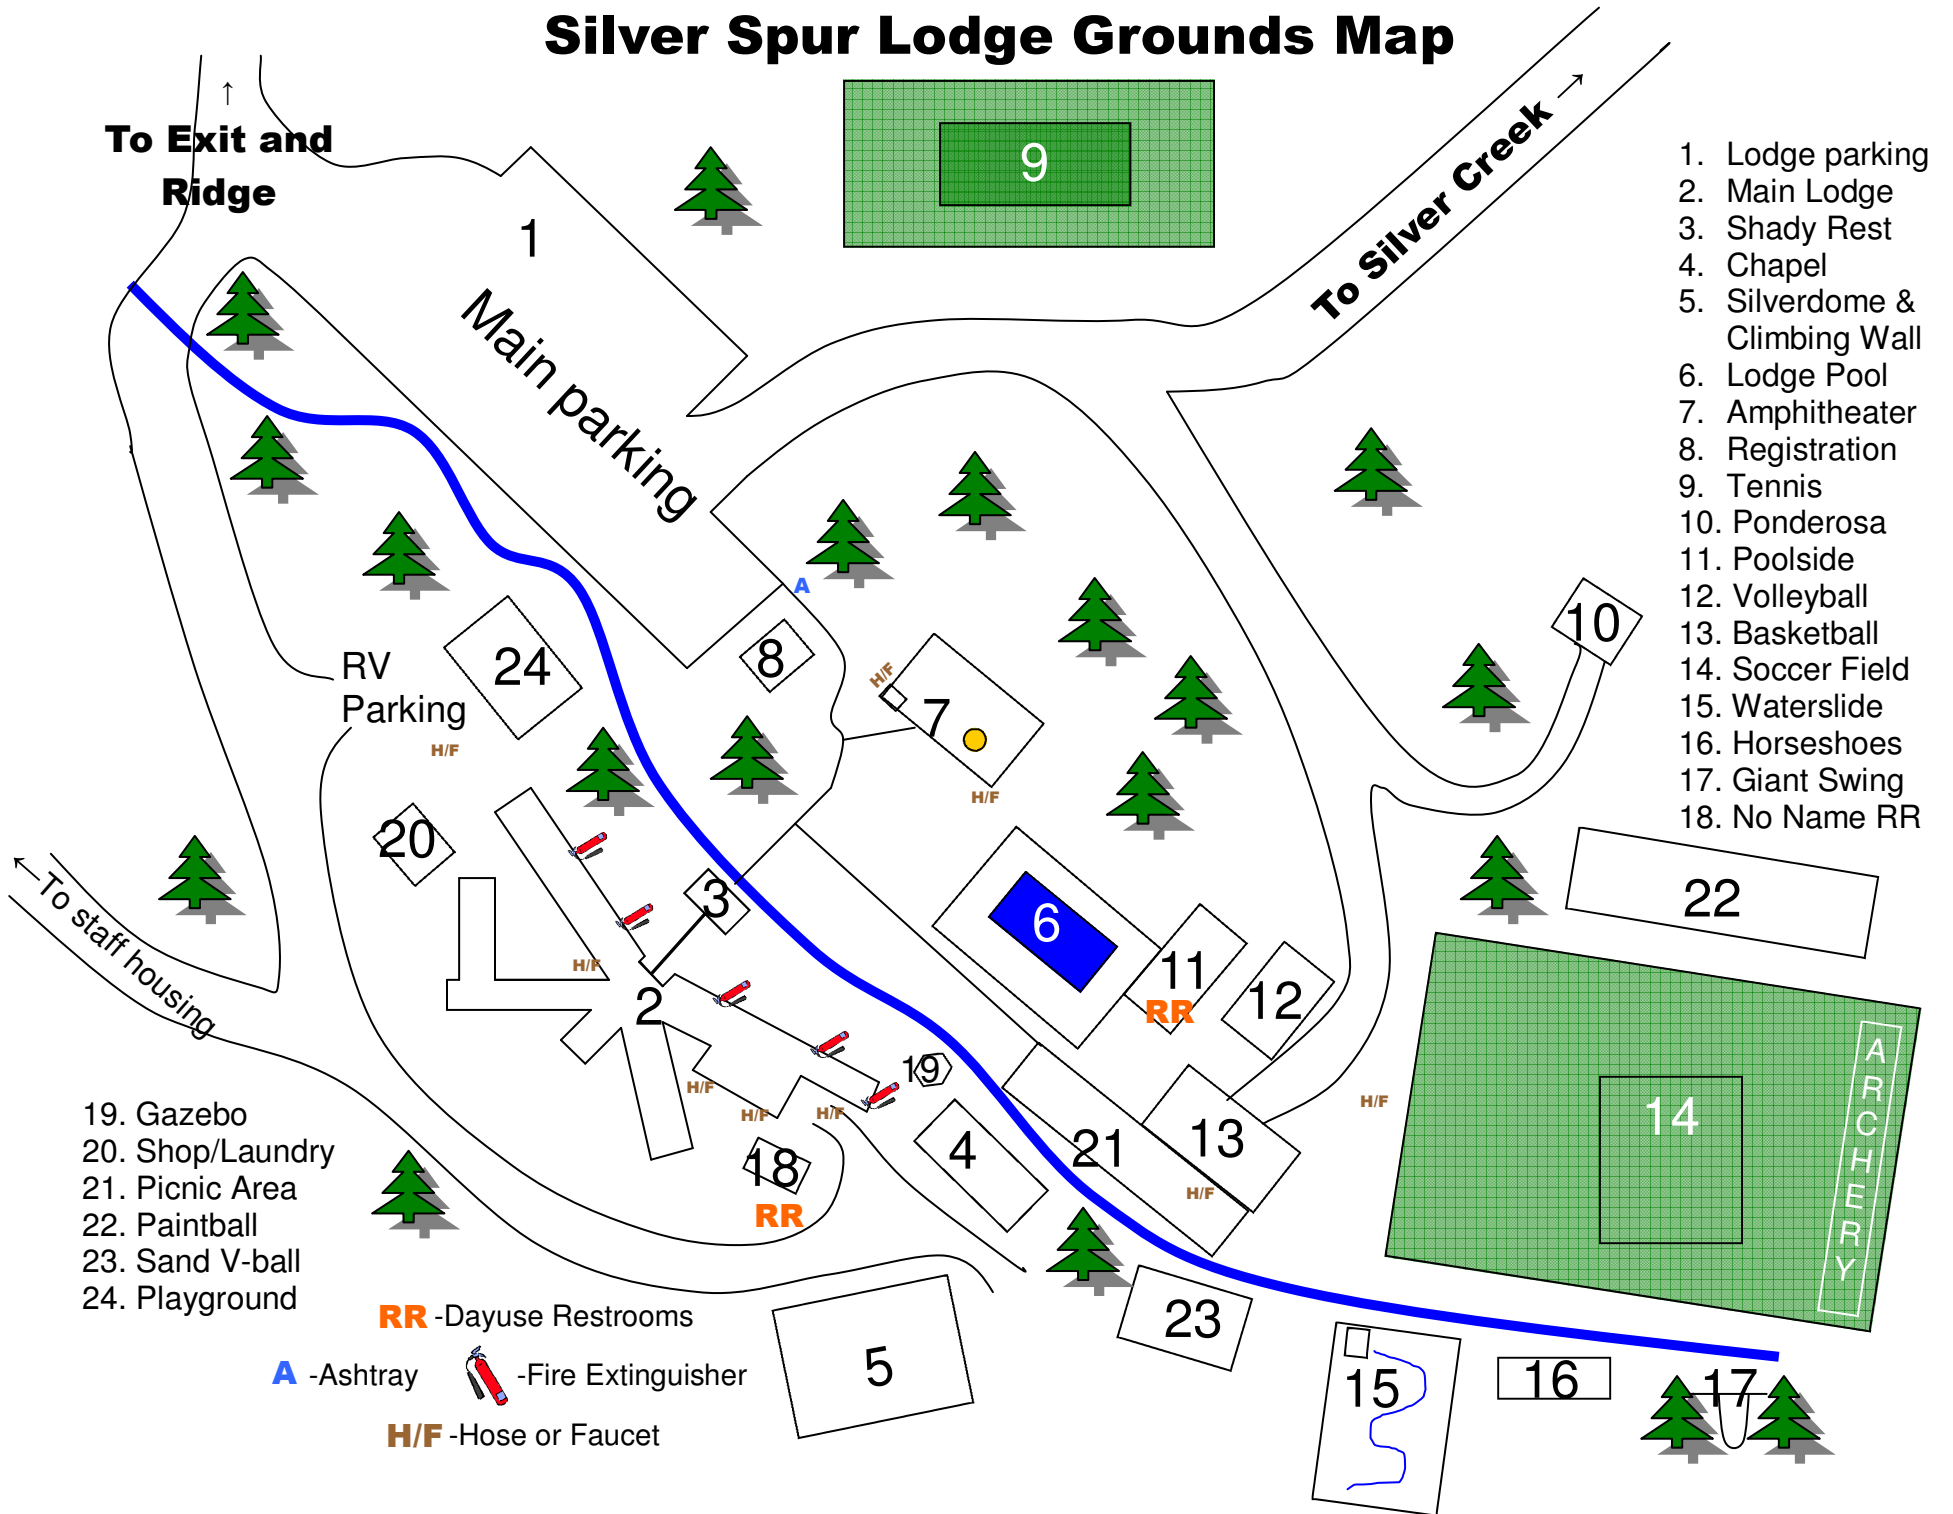

Silver Spur Lodge Grounds Map

1. Lodge parking
2. Main Lodge
3. Shady Rest
4. Chapel
5. Silverdome & Climbing Wall
6. Lodge Pool
7. Amphitheater
8. Registration
9. Tennis
10. Ponderosa
11. Poolside
12. Volleyball
13. Basketball
14. Soccer Field
15. Waterslide
16. Horseshoes
17. Giant Swing
18. No Name RR

19. Gazebo
20. Shop/Laundry
21. Picnic Area
22. Paintball
23. Sand V-ball
24. Playground

RR -Dayuse Restrooms
A -Ashtray -Fire Extinguisher
H/F -Hose or Faucet