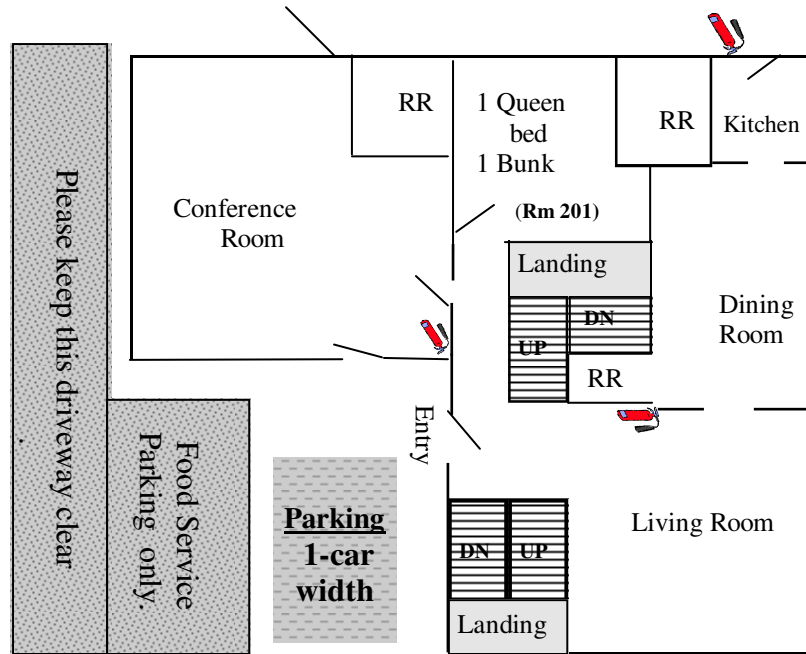

# Silver Ridge

17250 Silver Spur Dr., Tuolumne, CA  
209-928-3892

TOP FLOOR ↑

MAIN FLOOR ↑

BOTTOM FLOOR ↑

Note: There are restrooms and showers in each room and conference room; with a half bath on the main floor. Bed configuration is subject to change.

A microwave and refrigerator are available. Refrigerator use will be on a space available basis. Please do not use the oven or stove top.

There is ping pong, foosball (if requested), horseshoes and table games.  
There is a TV/VCR/DVD, overhead projector, and CD player in the Conference room.