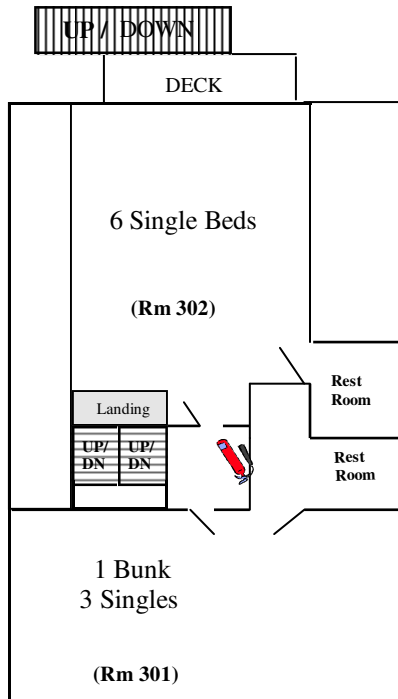

# Silver Ridge

17250 Silver Spur Dr., Tuolumne, CA  
209-928-3892

TOP FLOOR ↑

MAIN FLOOR ↑

BOTTOM FLOOR ↑

Note: There are restrooms and showers in each room and conference room; with a half bath on the main floor. Bed configuration is subject to change.