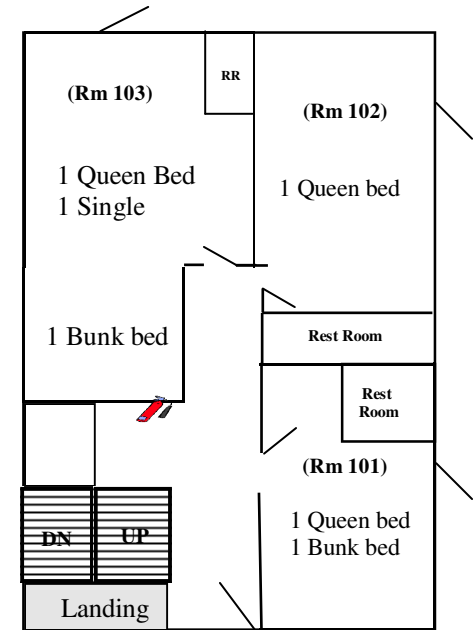

# Silver Ridge

17250 Silver Spur Dr., Tuolumne, CA  
209-928-3892

TOP FLOOR ↑

MAIN FLOOR ↑

BOTTOM FLOOR ↑

Note: There are restrooms and showers in each room and conference room; with a half bath on the main floor. Bed configuration is subject to change.