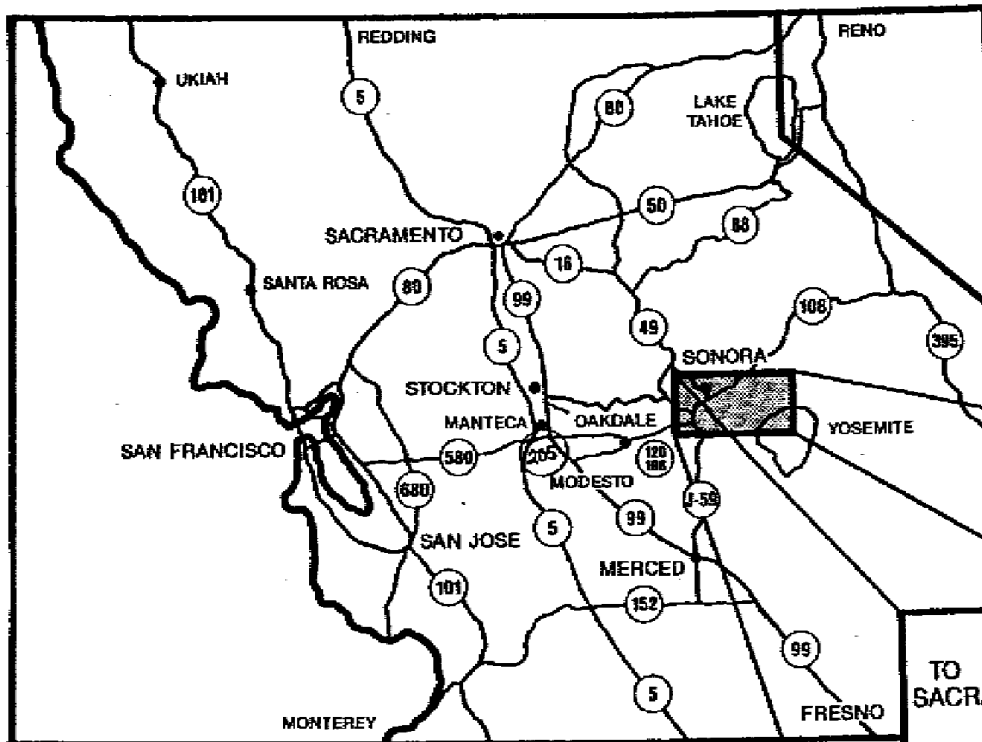

1. Travel south on HWY 49/ Washington St.
2. Go through Sonora to HWY 108.
3. Turn left onto HWY 108 East.
4. Go approx. 1 mile to Mono Way Exit.
5. Take the Mono Way Exit.
6. Follow Directions below starting from #1.

FROM OAKDALE - IF TAKING HWY 108

Travel east 4 miles from Jamestown on 108

1. Take the Mono Way exit. Turn right onto Mono Way. (You will pass a Ford dealership on your left and a Mother Lode Motors Kia Dealership on your right.) Drive 1 mile.
2. Turn right on Tuolumne Rd / (E17).
3. Travel 4 miles on Tuolumne Rd and turn right onto Woodham Carne Rd.
4. Travel 1.5 miles and turn slight left onto Yosemite Rd.
5. Travel 1.4 miles and turn right at the Silver Spur sign (Silver Spur Dr).
6. Drive 1.2 miles and end in parking lot.