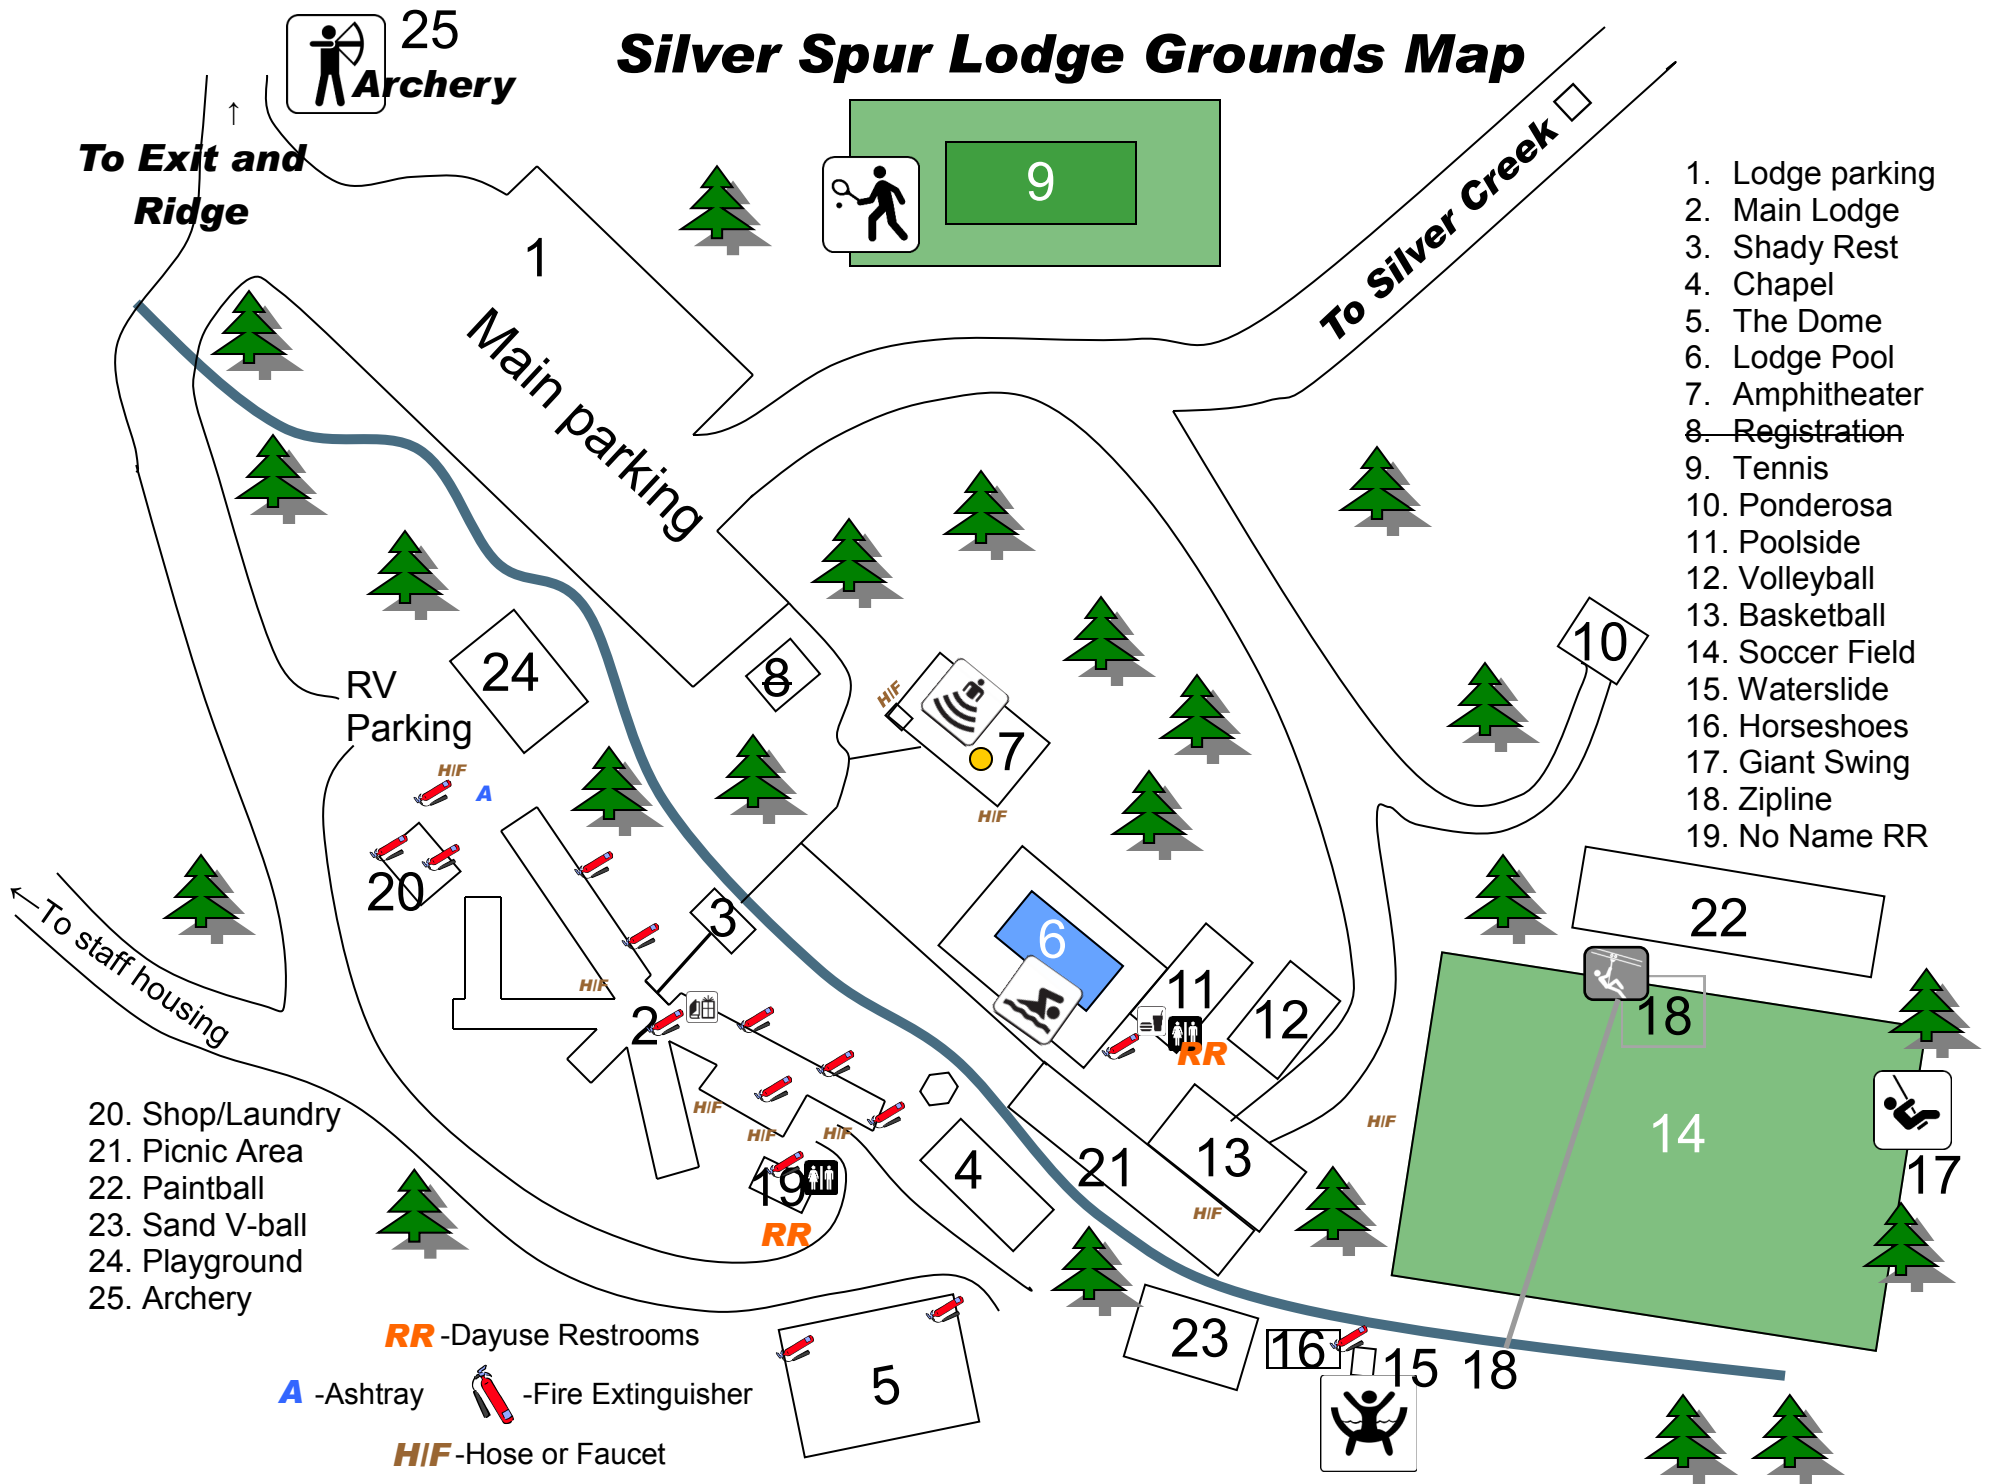

Silver Spur Lodge Grounds Map

1. Lodge parking
2. Main Lodge
3. Shady Rest
4. Chapel
5. The Dome
6. Lodge Pool
7. Amphitheater
8. Registration
9. Tennis
10. Ponderosa
11. Poolside
12. Volleyball
13. Basketball
14. Soccer Field
15. Waterslide
16. Horseshoes
17. Giant Swing
18. Zipline
19. No Name RR

20. Shop/Laundry
21. Picnic Area
22. Paintball
23. Sand V-ball
24. Playground
25. Archery

- RR** -Dayuse Restrooms
- A** -Ashtray
- Fire Extinguisher
- HIF** -Hose or Faucet